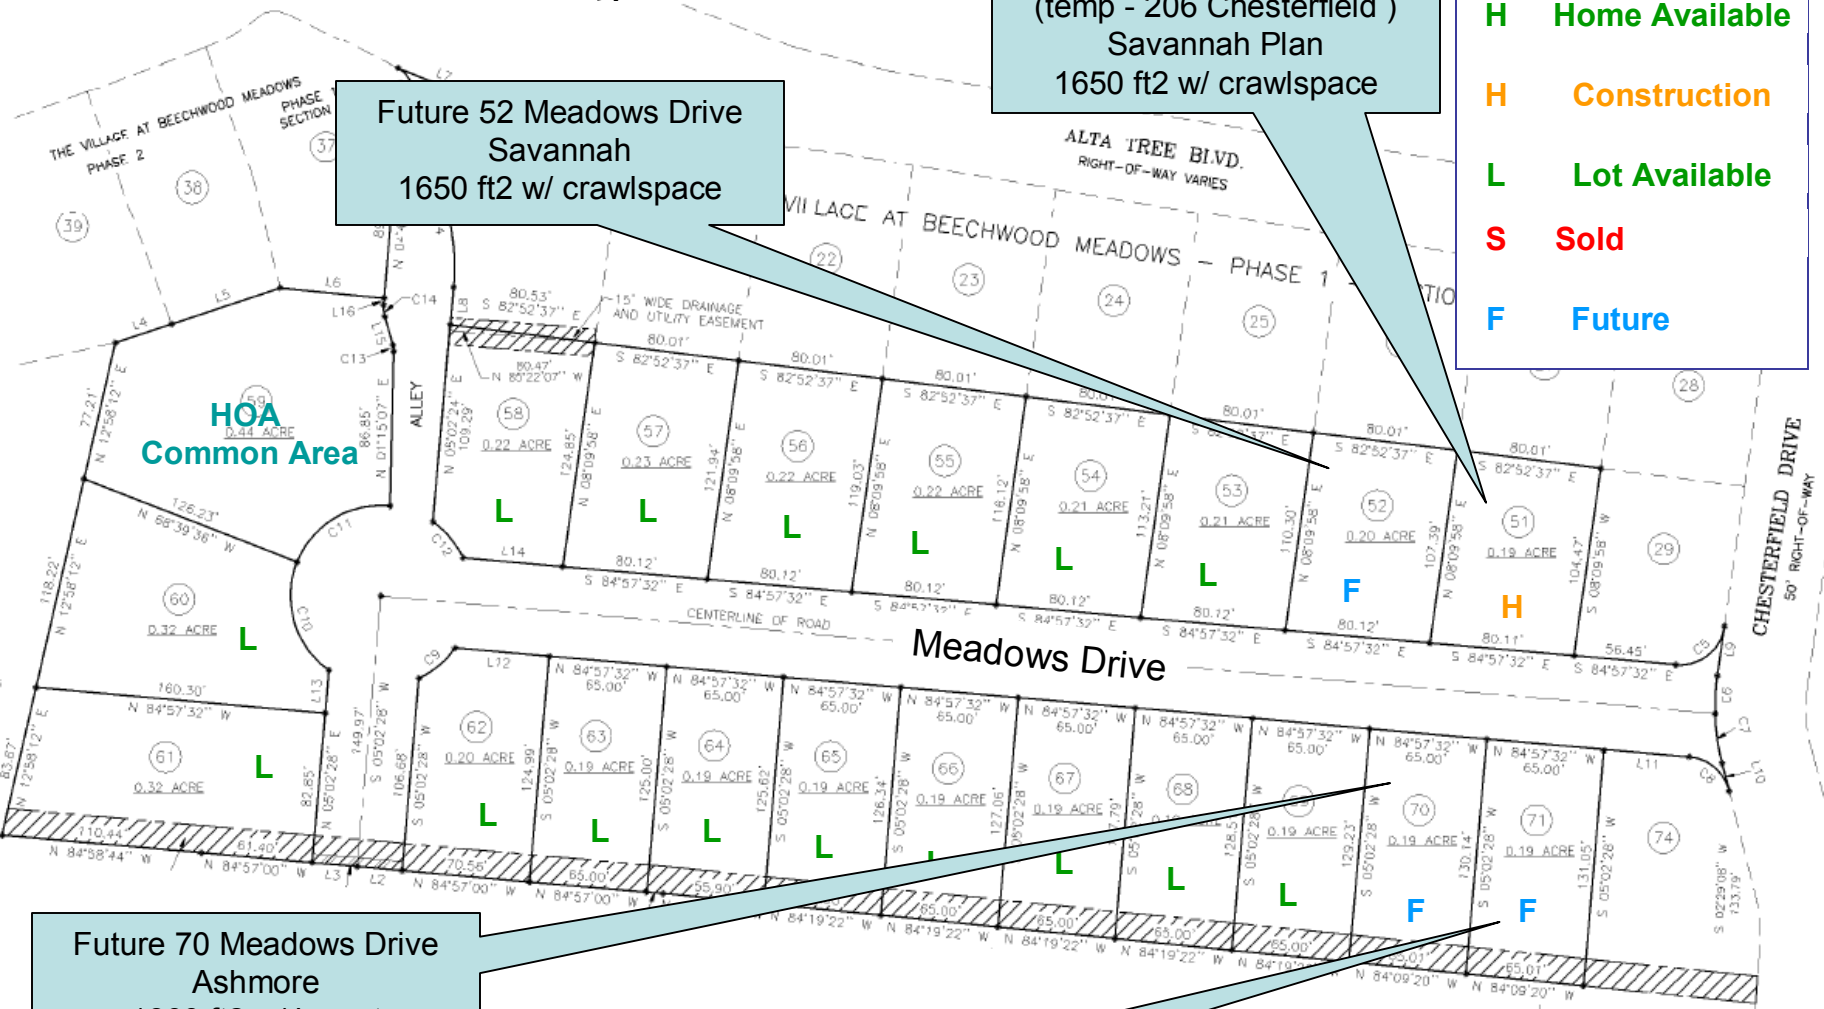

The Village at Beechwood Meadows Home and Lot Availability

Legend

- H Home Available
- H Construction
- L Lot Available
- S Sold
- F Future

West Walnut (Old Jonesborough Hwy) / State of Franklin 1.9 miles →

Under Construction
See Phase I Sec III
Next Page

Lots Under Construction
See Phase III Sec I
Next Page

The Village at Beechwood Meadows – Phase I Section III

20 Great New Lots – Single Level Homes

Legend

- H** Home Available
- H** Construction
- L** Lot Available
- S** Sold
- F** Future

Future 52 Meadows Drive
Savannah
1650 ft2 w/ crawlspace

5 Meadows Drive
(temp - 206 Chesterfield)
Savannah Plan
1650 ft2 w/ crawlspace

Future 70 Meadows Drive
Ashmore
1800 ft2 w/ bsmnt

Future 71 Meadows Drive
Ashmore Plan
1800 ft2 w/ bsmnt

The Village at Beechwood Meadows – Phase III Section I

23 Great New Lots – Single Level Homes

<u>Legend</u>	
H	Home Available
H	Construction
L	Lot Available
S	Sold
F	Future