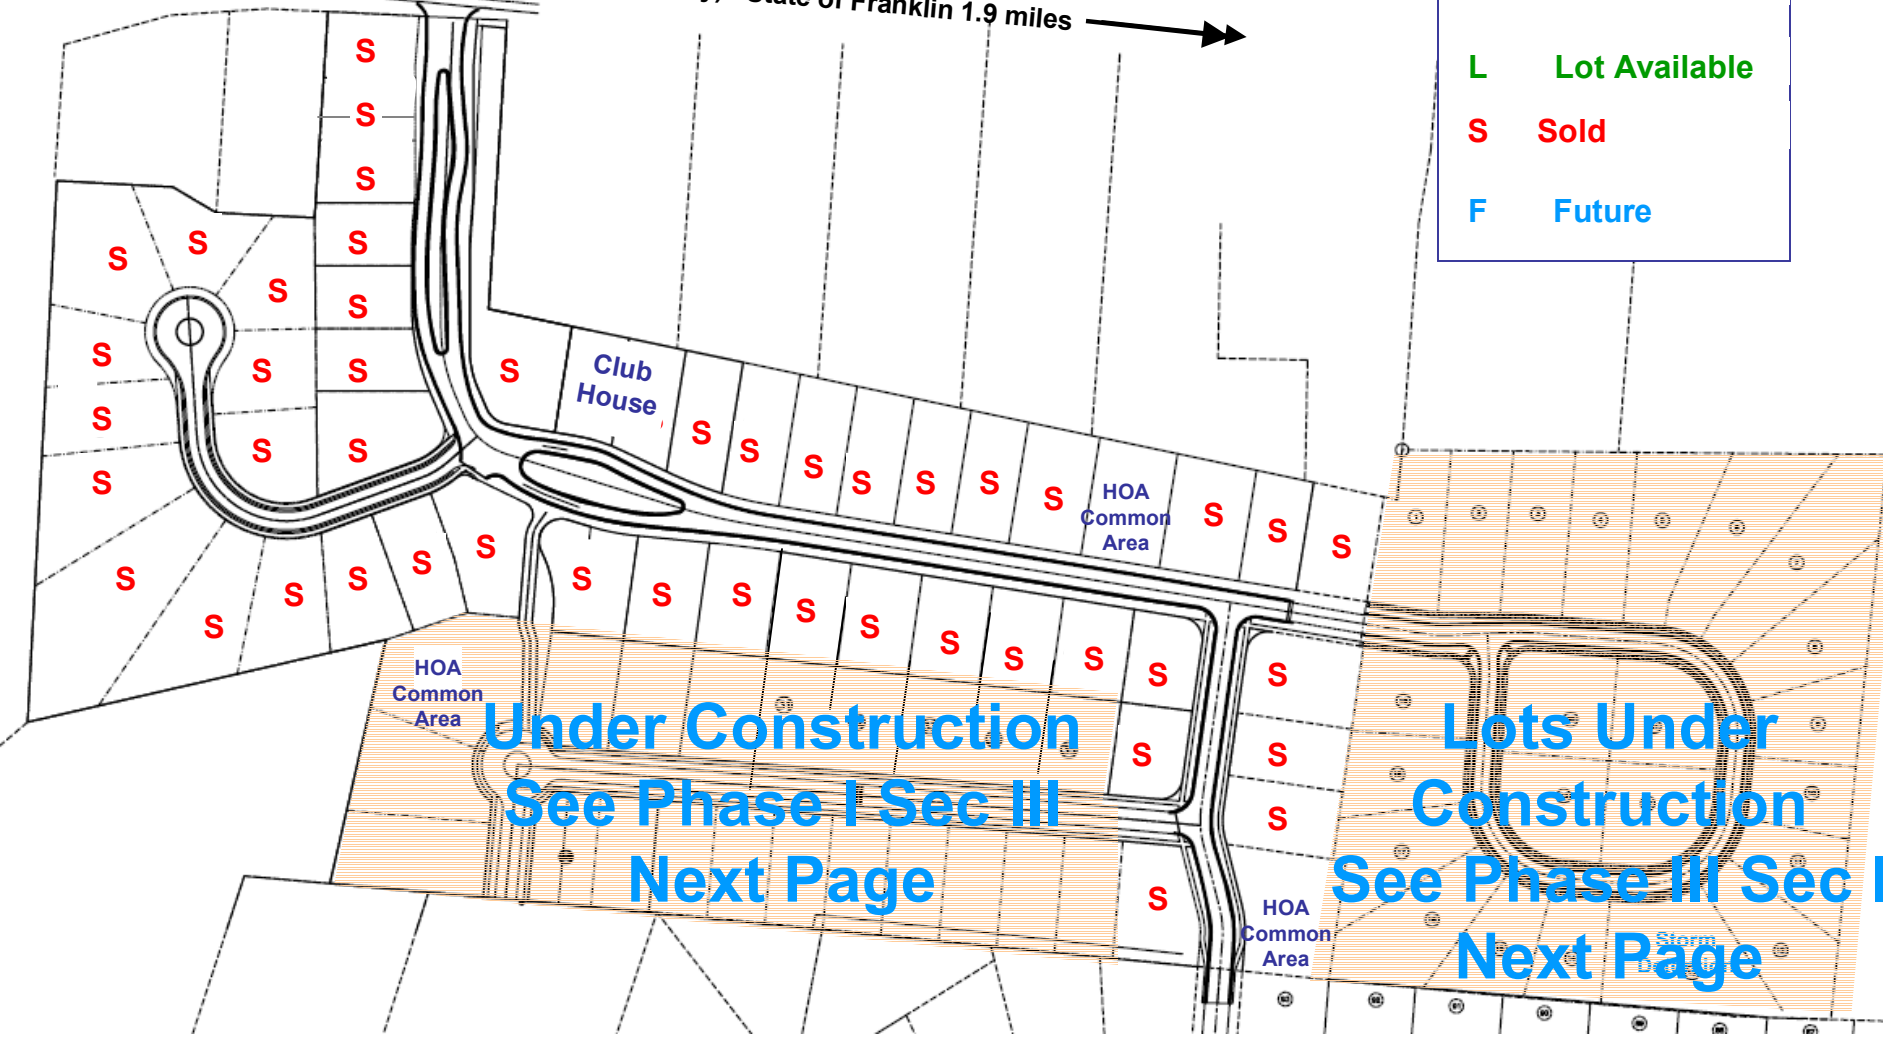

The Village at Beechwood Meadows Home and Lot Availability

Legend

- H Home Available
- H Construction
- L Lot Available
- S Sold
- F Future

West Walnut (Old Jonesborough Hwy) / State of Franklin 1.9 miles →

Under Construction
See Phase I Sec III
Next Page

Lots Under Construction
See Phase III Sec I
Next Page

The Village at Beechwood Meadows – Phase I Section III

20 Great New Lots – Single Level Homes

Legend

- H** Home Available
- H** Construction
- L** Lot Available
- S** Sold
- F** Future

Future 52 Meadows Drive
Savannah
1650 ft2 w/ crawlspace

5 Meadows Drive
(temp - 206 Chesterfield)
Savannah Plan
1650 ft2 w/ crawlspace

Future 70 Meadows Drive
Ashmore
1800 ft2 w/ bsmnt

Future 71 Meadows Drive
Ashmore Plan
1800 ft2 w/ bsmnt

The Village at Beechwood Meadows – Phase III Section I

23 Great New Lots – Single Level Homes

<u>Legend</u>	
H	Home Available
H	Construction
L	Lot Available
S	Sold
F	Future